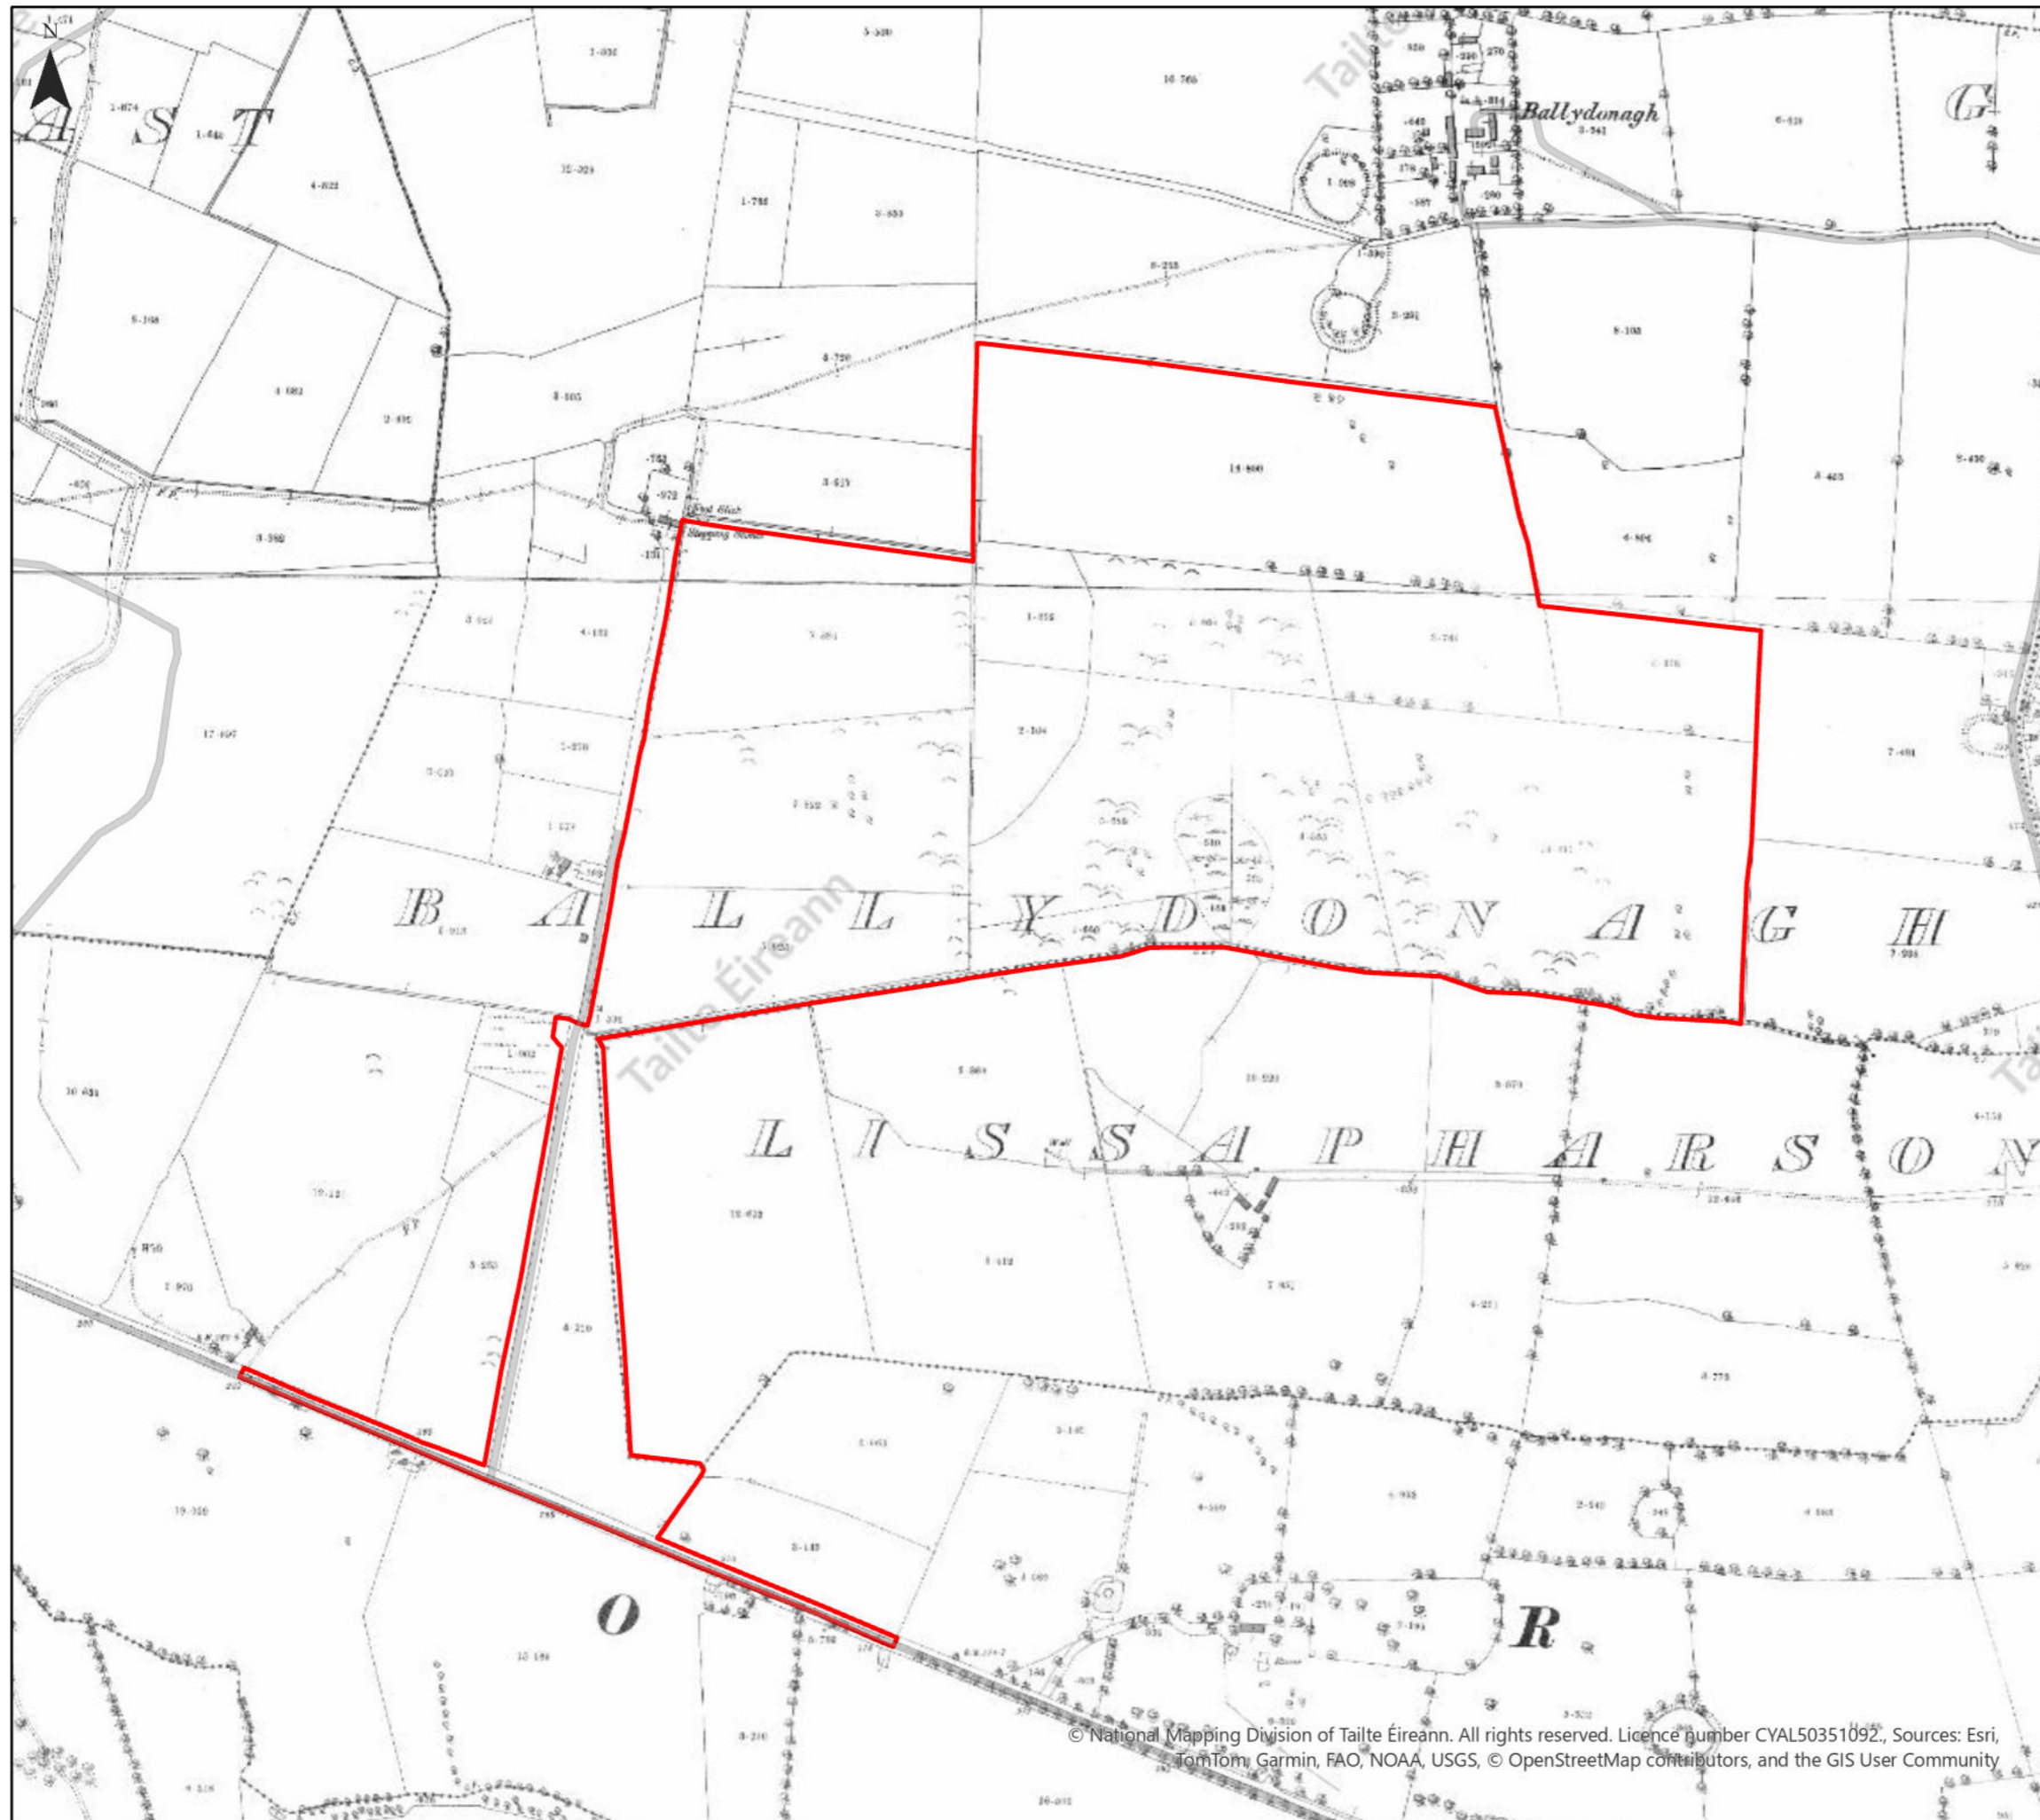

Gortnalug 110kV Substation
 OSI 25" Historic Map (1897 -1913)
 Figure 3.4

Key

 Development Boundary

Neo Office Address:
 4-6 Riverwalk, Citywest Business Campus Dublin 24 DCW0.

© National Mapping Division of Tailte Éireann. All rights reserved. Licence number CYAL50351092., Sources: Esri, TomTom, Garmin, FAO, NOAA, USGS, © OpenStreetMap contributors, and the GIS User Community

0 125 250 500 Metres

Ordnance Survey Ireland Licence No. CYAL50297096

Date: 09/01/2026
 Drawn By: Hytham Martin
 Scale (A3): 1:5,000
 Drawing No: NEO01688/0041A